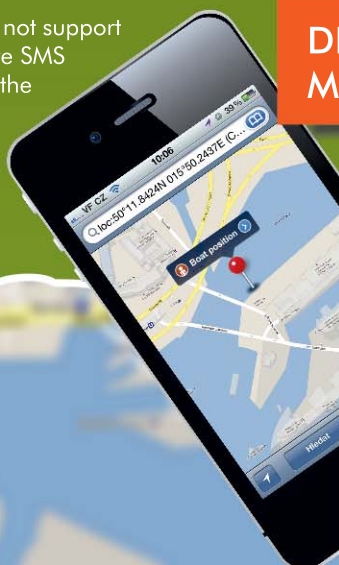

SATMAPS.NET

Please enter GPS coordinates in the same format as in received SMS

Latitude:

Longitude:

Example:

Latitude: 50d11.2785N Longitude: 015d49.7612E

Position and speed of your car: 50d11.2785N 015d49.7612E
0km/h 08.04.10 14:12:47GMT +01:00h

Map images provided by Google Maps